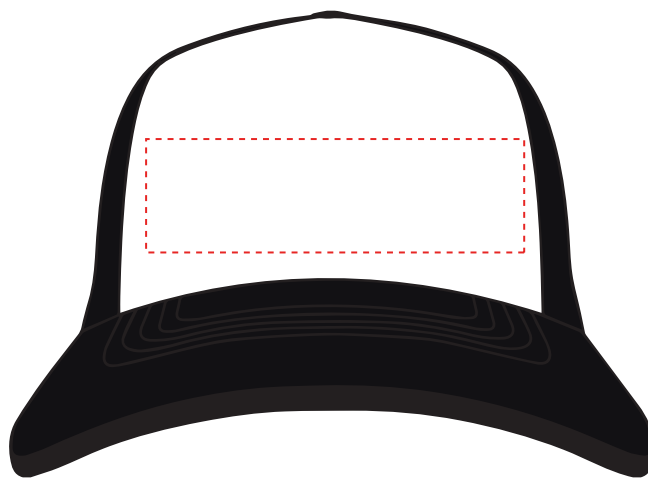

Your Ref:
Our Ref:

Quantity:
Version: 1

Product Code: CF1005
Product Colour:

PRINTING CONCERNS: PRINT MAY DISCOLOUR

PRODUCT INFO: DUE TO THE NATURE OF THE PRODUCT THE PRINT POSITION MAY VARY BY 2 - 3 MM

Madiera Thread Colour

The dashed line is to demonstrate print area and will not appear on your printed item

- Colour 1
- Colour 1
- Colour 1
- Colour 1

ARTWORK SCALE 50%

ARTWORK SCALE 100%
Max print area 100mm x 30mm

To proceed, please approve visual via the online system.